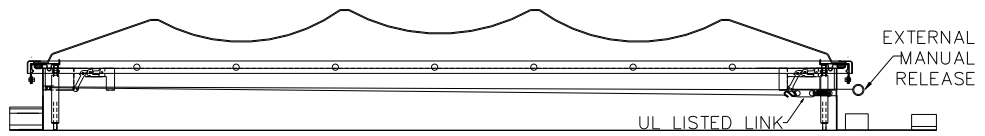

QUANTITY	MODEL	INSIDE CURB OPENING SIZE
	4848	48" x 48"
	4896	48" x 96"

R & S SALES COMPANY INC. 3575 Old Conejo Rd. Newbury Park, CA 91320 (805)375-3980 fax 375-3981		CUSTOMER		JOB NAME	
MODEL SHD-____-SDA-MB8-165-F		LINK TYPE FUSIBLE		ROOF PANEL TYPE	
LINK TEMP 165 F	OUTER DOME GLAZING MEDIUM WHITE	INNER DOME GLAZING N/A	Date 3/20/07	DRAWING # SH-1006	