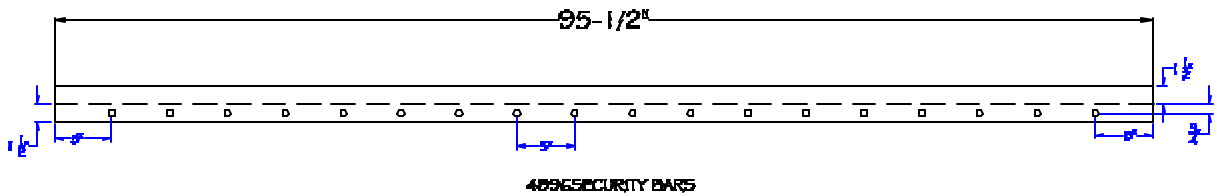

SB-1

**R & S SALES
 COMPANY INC.**
 3575 Old Conejo Rd.
 Newbury Park, CA 91320
 (805)375-3980
 fax 375-3981

Description
SB-1 4896 SECURITY BARS

PANEL TYPE

Scale
NTS

PROGRAM #

JOB NAME

MATERIAL
MILD STEEL 1/2" BAR